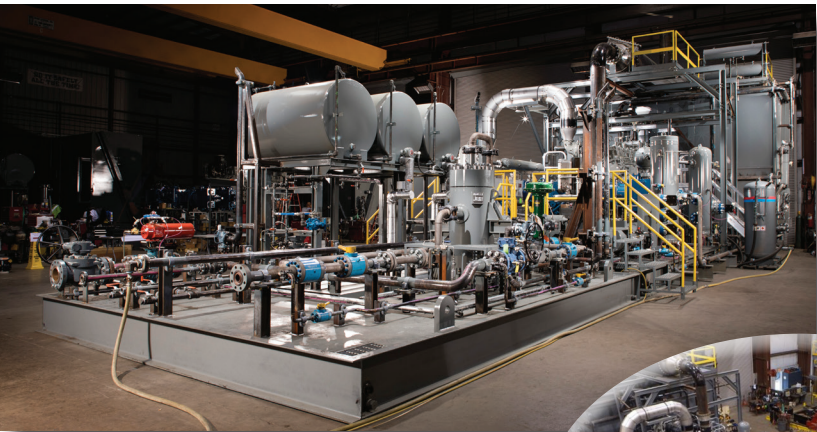

EOR High Pressure

INJECTION COMPRESSION EQUIPMENT

*Natural Gas Compression Equipment
Designed to Deliver with the Power To Perform!*

JW POWER COMPANY

PACKAGE FEATURES

- Up to 9,000 PSIG discharge
- Suction pressure range — 800 - 1200 PSIG

COMPANY ADVANTAGES

- OVER 100,000 HP and growing
- Ability to operate in 1 to 3 stage configurations
- Recognized industry experts in high-pressure fabrication

EOR High Pressure

INJECTION COMPRESSION EQUIPMENT