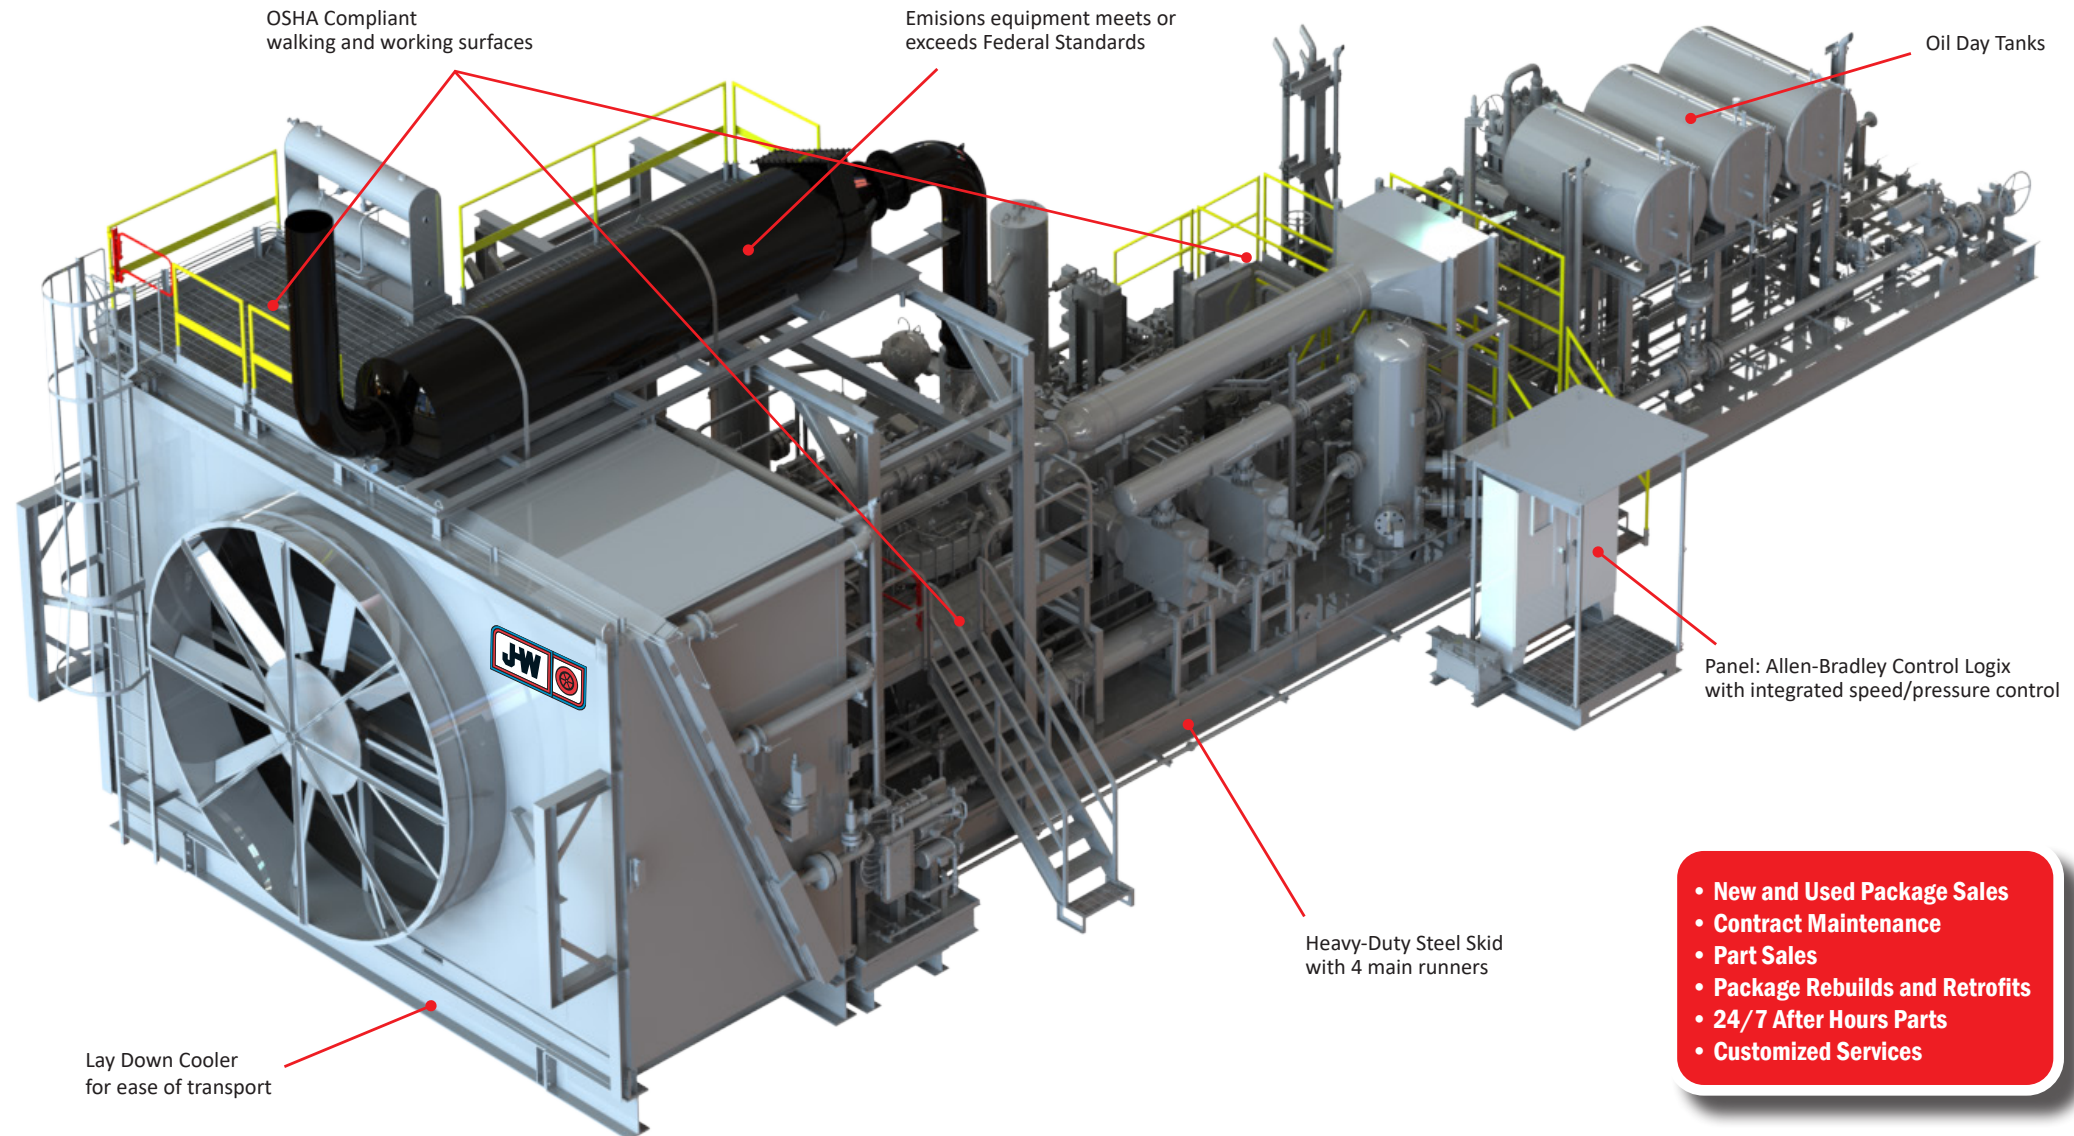

EOR High Pressure

INJECTION COMPRESSION EQUIPMENT

9,000# Discharge!

*Natural Gas Compression Equipment
Designed to Deliver with the Power To Perform!*

- New and Used Package Sales
- Contract Maintenance
- Part Sales
- Package Rebuilds and Retrofits
- 24/7 After Hours Parts
- Customized Services

Sales | Service | Rental

sales@jwenergy.com

972-233-8191

www.jwpower.com